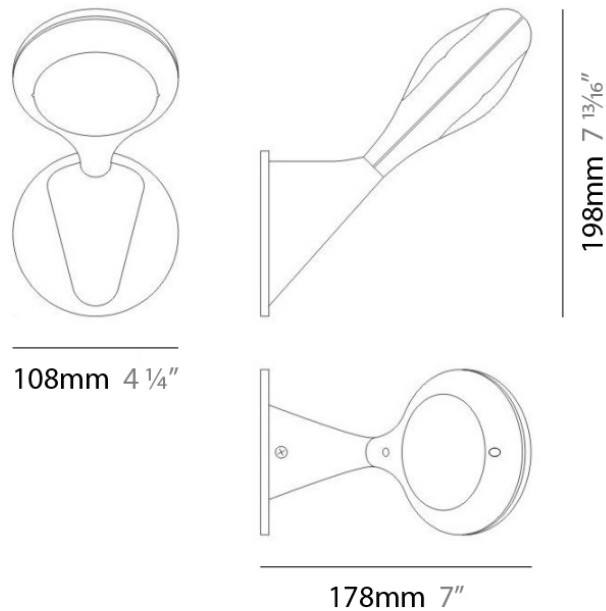

PROJECT
TYPE
NOTES
QUANTITY
DATE

SPACE SURFACE

D93051

GENERAL

Series: Space
Brand: Milan
Division: Design
Mounting Type: Surface
Mounting Location: Wall
Subcategory: Up/Down Light

PHYSICAL

Shape: Oblong
Diameter (mm): 108
Diameter (in): 4 ¼
Height (mm): 178
Height (in): 7
Extension (mm): 178
Extension (in): 7
Light Distribution: Direct / Indirect
Weight (kg): 1.4
Weight (lbs): 3
Diffuser: Glass - Sold Separately
Fixture Finish: Metallic Gray
Fixture Material: Glass / Aluminum

ELECTRICAL

Number of Lamps: 1
Lamp Type: LED Retrofit
Lamp Shape: T4
Bulb Included: Bulb Not Included
Total Output Wattage (W): 3
Max. Wattage Per Lamp (W): 3
Lamp Base: G9
Input Voltage (V): 120

LED

OPTICAL

RATINGS AND CERTIFICATIONS

Certified By: CSA Certified to UL and CSA Standards
IP rating: IP20