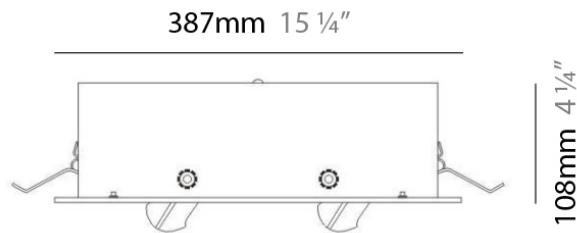

SPACE RECESSED

D96006

PROJECT	
TYPE	
NOTES	
QUANTITY	
DATE	

GENERAL

Series: Space
Brand: Milan
Division: Design
Mounting Type: Recessed
Mounting Location: Ceiling
Subcategory: Downlight

PHYSICAL

Shape: Square
Length (mm): 387
Length (in): 15 1/4
Width (mm): 387
Width (in): 15 1/4
Height (mm): 89
Height (in): 3 1/2
Light Distribution: Direct
Weight (kg): 3.2
Weight (lbs): 7
Diffuser: Glass - Sold Separately
Fixture Finish: Metallic Gray
Fixture Material: Metal

ELECTRICAL

Number of Lamps: 4
Lamp Type: LED Retrofit
Lamp Shape: MR16
Bulb Included: Bulb Not Included
Total Output Wattage (W): 20
Max. Wattage Per Lamp (W): 5
Lamp Base: GU10
Housing: Non - IC rated remodel housing is for use in non - insulated areas or where insulation is at least 3
Input Voltage (V): 120

LED

OPTICAL

RATINGS AND CERTIFICATIONS

Certified By: CSA Certified to UL and CSA Standards
IP rating: IP20